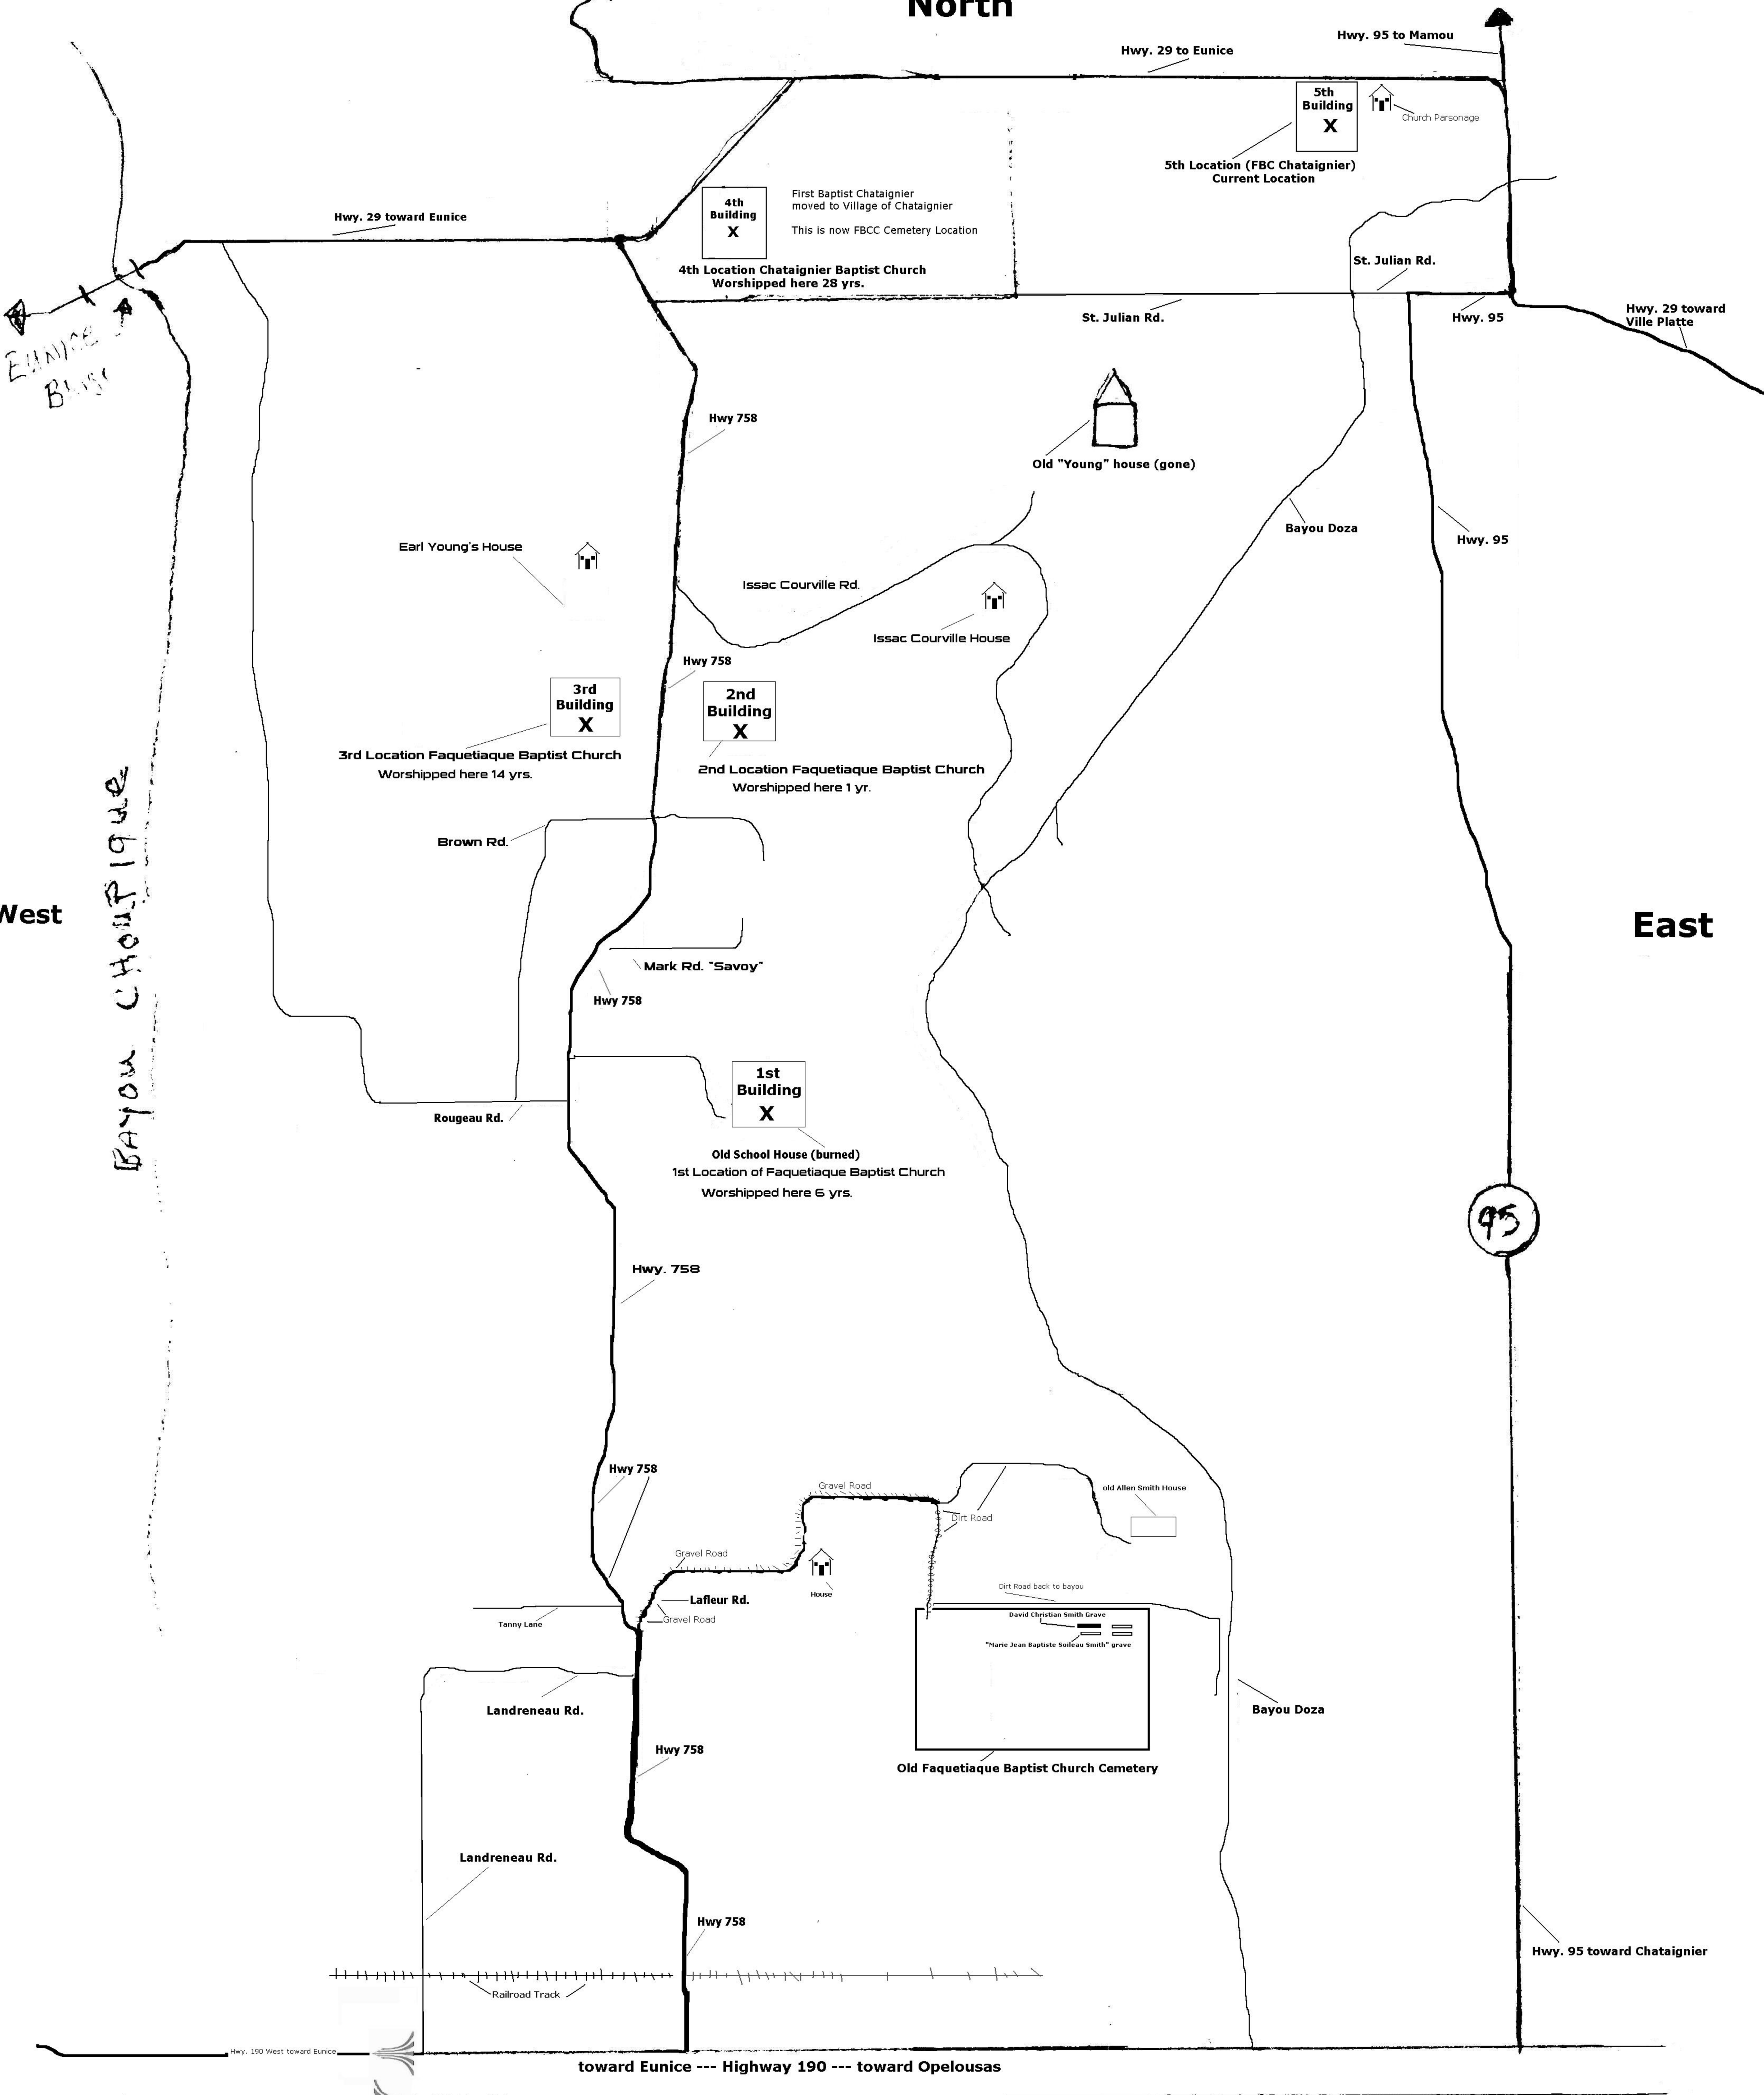

North

EUNICE  
BLISS

BAYOU CHOUPIQUE

West

East

Hwy. 29 toward Eunice

Hwy. 29 to Eunice

Hwy. 95 to Mamou

St. Julian Rd.

St. Julian Rd.

Hwy. 95

Hwy. 29 toward Ville Platte

Hwy 758

Old "Young" house (gone)

Earl Young's House

Issac Courville Rd.

Dirt Road

Dirt Road back to bayou

Gravel Road

Laffleur Rd.

Tanny Lane

Old Faquetiaque Baptist Church Cemetery

Landreneau Rd.

Bayou Doza

Hwy 758

Landreneau Rd.

Hwy 758

Hwy. 95 toward Chataignier

Hwy. 190 West toward Eunice

toward Eunice --- Highway 190 --- toward Opelousas

Hwy. 190 East toward Opelousas

South